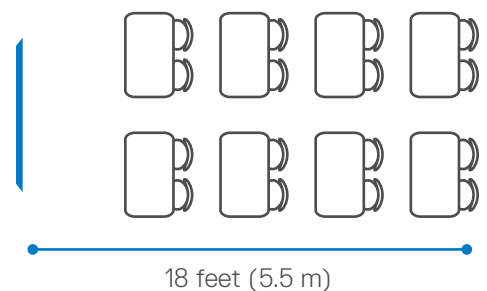

### Small spaces and open areas

- **Accommodates:** 2 – 4 people
- **Suggested viewing distance:** approx. 8 feet (2.5 m) from the screen to furthest seat

### Medium spaces

- **Accommodates:** 5 – 9 people
- **Suggested viewing distance:** approx. 12 feet (3.7 m) from the screen to furthest seat

### Large spaces

- **Accommodates:** 10 – 15 people
- **Suggested viewing distance:** approx. 15 feet (4.5 m) from the screen to furthest seat

### Learning spaces

- **Accommodates:** > 20 people
- **Suggested viewing distance:** approx. 18 feet (5.5 m) from the screen to furthest seat