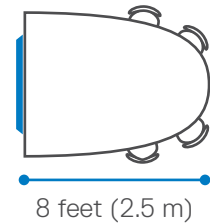

### Small spaces and open areas

- **Accommodates:** 2 – 4 people
- **Suggested viewing distance:** approx. 8 feet (2.5 m) from the screen to furthest seat