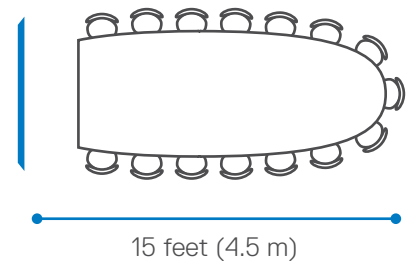

Transform your meeting and learning spaces

Transform your meeting space with the right Dell Large Format Monitor. Our products are built to fit different spaces and requirements, and with our open standards approach, you can create a customized end-to-end display solution that is tailored to the way your team members meet.

CHOOSE THE RIGHT PRODUCTS ACCORDING TO YOUR MEETING SPACE

Small spaces and open areas

- **Accommodates:** 2 – 4 people
- **Suggested viewing distance:** approx. 8 feet (2.5 m) from the screen to furthest seat

Medium spaces

- **Accommodates:** 5 – 9 people
- **Suggested viewing distance:** approx. 12 feet (3.7 m) from the screen to furthest seat

Large spaces

- **Accommodates:** 10 – 15 people
- **Suggested viewing distance:** approx. 15 feet (4.5 m) from the screen to furthest seat

Learning spaces

- **Accommodates:** > 20 people
- **Suggested viewing distance:** approx. 18 feet (5.5 m) from the screen to furthest seat