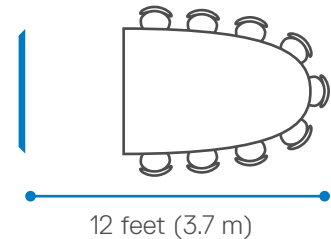

### Small spaces and open areas

- **Accommodates:** 2 – 4 people
- **Suggested viewing distance:** approx. 8 feet (2.5 m) from the screen to furthest seat

### Medium spaces

- **Accommodates:** 5 – 9 people
- **Suggested viewing distance:** approx. 12 feet (3.7 m) from the screen to furthest seat