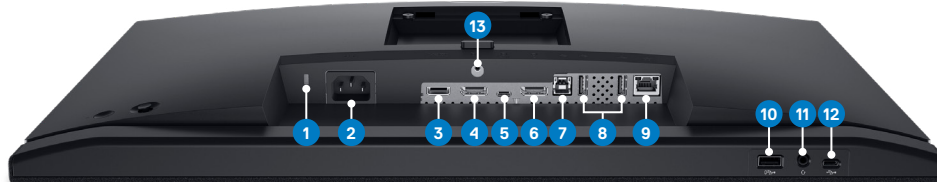

What's in the box?

Components

- Monitor with stand

Cables

- Power cable
- 1 x DP Cable (DP to DP)
- 1 x USB Type-C cable (C to C)
- 1 x USB 3.2 Gen1 Type-A to Type-B upstream cable

Documentation

- Quick Setup Guide
- Safety and Regulatory Information

Recommended Accessories

DELL 24 VIDEO CONFERENCING MONITOR | C2422HE

Video Conferencing Features

Easily adjust the panel to your preferred viewing position.

Connectivity

- | | | | |
|----------------------|------------------------------|--|---|
| 1 Security lock slot | 4 DisplayPort (in) | 7 USB-B upstream port | 10 Super speed USB 5Gbps (USB 3.2 Gen1) |
| 2 Power connector | 5 USB-C upstream/DisplayPort | 8 Super speed USB 5Gbps (USB 3.2 Gen1) | 11 Headphone jack |
| 3 HDMI port | 6 DisplayPort (out) | 9 RJ45 connector | 12 USB-C downstream port |
| | | | 13 Stand lock |