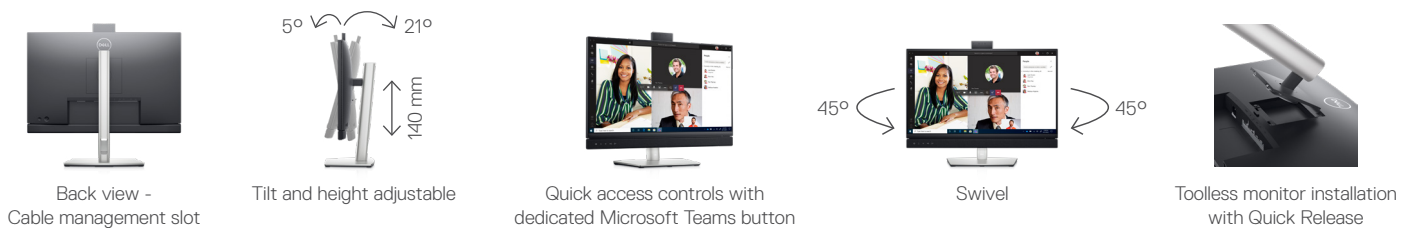

What's in the box?

Components

- Monitor with stand

Cables

- Power cable
- 1 x DP Cable (DP to DP)
- 1 x USB Type-C cable (C to C)
- 1 x USB 3.2 Gen1 Type-A to Type-B upstream cable

Documentation

- Quick Setup Guide
- Safety and Regulatory Information

Recommended Accessories

DELL 24 VIDEO CONFERENCING MONITOR | C2422HE

Video Conferencing Features

Easily adjust the panel to your preferred viewing position.

Connectivity

- | | | | |
|----------------------|------------------------------|--|---|
| 1 Security lock slot | 4 DisplayPort (in) | 7 USB-B upstream port | 10 Super speed USB 5Gbps (USB 3.2 Gen1) |
| 2 Power connector | 5 USB-C upstream/DisplayPort | 8 Super speed USB 5Gbps (USB 3.2 Gen1) | 11 Headphone jack |
| 3 HDMI port | 6 DisplayPort (out) | 9 RJ45 connector | 12 USB-C downstream port |
| | | | 13 Stand lock |