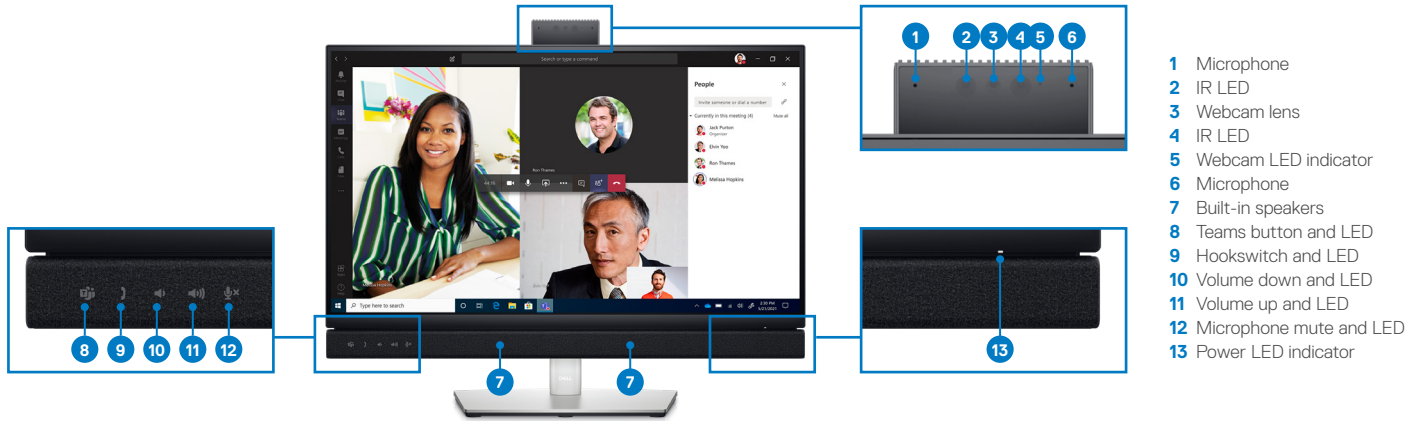

What's in the box?

Components

- Monitor with stand

Cables

- Power cable
- 1 x DP Cable (DP to DP)
- 1 x USB Type-C cable (C to C)
- 1 x USB 3.2 Gen1 Type-A to Type-B upstream cable

Documentation

- Quick Setup Guide
- Safety and Regulatory Information

Recommended Accessories

DELL 24 VIDEO CONFERENCING MONITOR | C2422HE

Video Conferencing Features

Easily adjust the panel to your preferred viewing position.

Connectivity

- | | | | |
|----------------------|------------------------------|--|---|
| 1 Security lock slot | 4 DisplayPort (in) | 7 USB-B upstream port | 10 Super speed USB 5Gbps (USB 3.2 Gen1) |
| 2 Power connector | 5 USB-C upstream/DisplayPort | 8 Super speed USB 5Gbps (USB 3.2 Gen1) | 11 Headphone jack |
| 3 HDMI port | 6 DisplayPort (out) | 9 RJ45 connector | 12 USB-C downstream port |
| | | | 13 Stand lock |