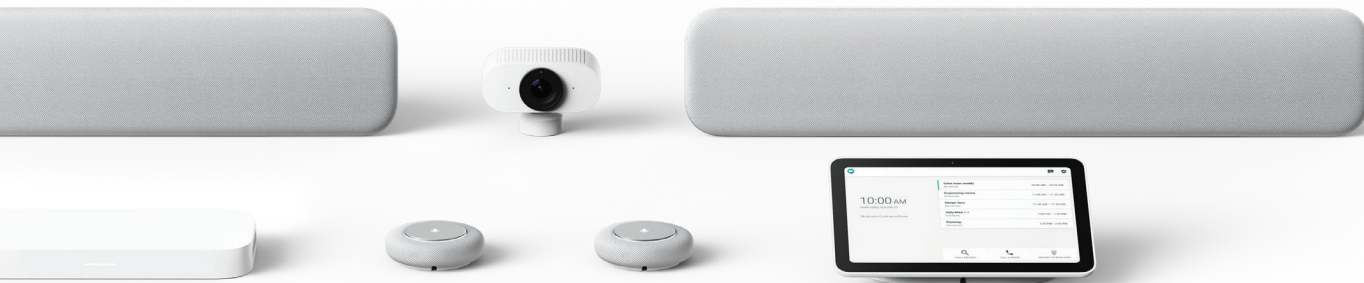

EASY TO INSTALL, EASY TO MANAGE

As the first kits for Google Meet incorporating Power over Ethernet (PoE), Series One room kits from Lenovo are easier and more cost-effective to install than almost any other option. Here’s why: With power and network combined in one Ethernet cable, there are fewer cables to run and less clutter under or on the table. In addition, PoE installations can be completed faster than traditional deployments. And Series One room kits from Lenovo are managed through the G Suite admin console, something most IT teams are already skilled at using.

SUPPORT YOU CAN DEPEND ON

In addition to providing a rich, immersive meeting experience, Series One room kits from Lenovo are backed by a 3-year Lenovo Premier Support warranty. Additional coverage is available through Lenovo’s optional Smart Office Professional Services, which provide personalized support every step of the way.