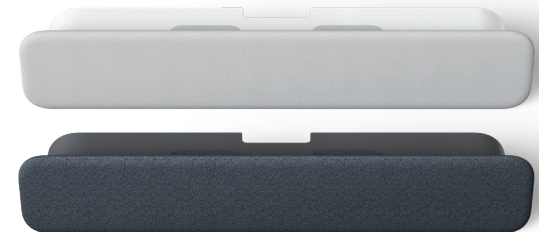

DIMENSIONS (L X W X H)

95 x 705 x 133 mm