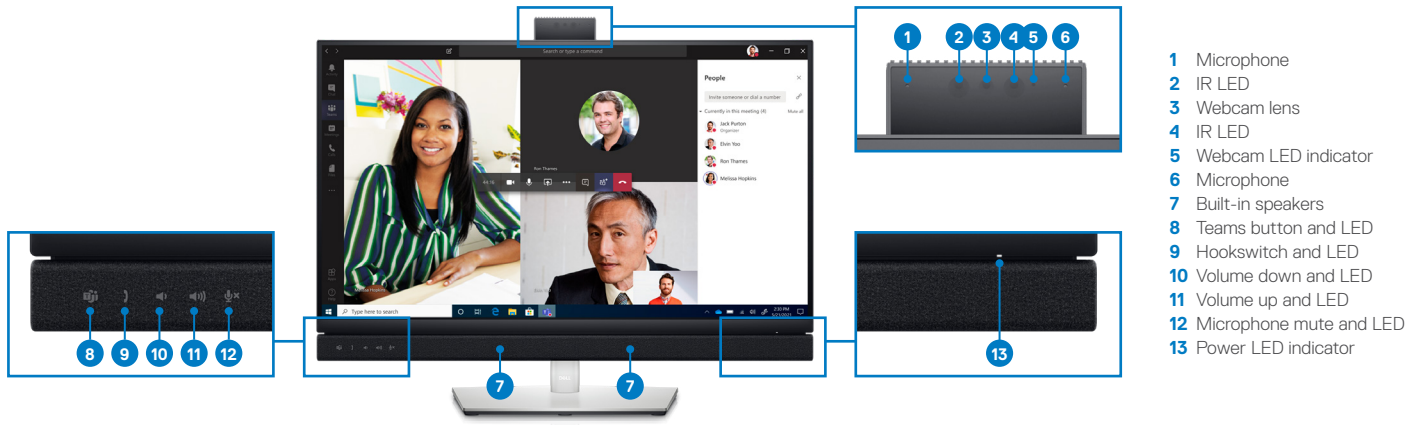

What's in the box?

Components

- Monitor with stand

Cables

- Power cable
- 1 x DP Cable (DP to DP)
- 1 x USB Type-C cable (C to C)
- 1 x USB 3.2 Gen1 Type-A to Type-B upstream cable

Documentation

- Quick Setup Guide
- Safety and Regulatory Information

Recommended Accessories

DELL 27 VIDEO CONFERENCING MONITOR | C2722DE

Video Conferencing Features

Easily adjust the panel to your preferred viewing position.

Connectivity

- | | | | |
|----------------------|------------------------------|--|---|
| 1 Security lock slot | 4 DisplayPort (in) | 7 USB-B upstream port | 10 Super speed USB 5Gbps (USB 3.2 Gen1) |
| 2 Power connector | 5 USB-C upstream/DisplayPort | 8 Super speed USB 5Gbps (USB 3.2 Gen1) | 11 Headphone jack |
| 3 HDMI port | 6 DisplayPort (out) | 9 RJ45 connector | 12 USB-C downstream port |
| | | | 13 Stand lock |