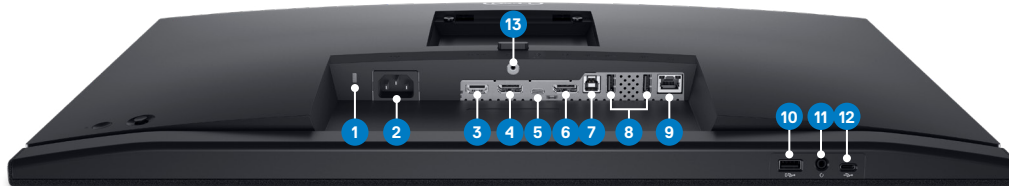

Recommended Accessories

DELL 27 VIDEO CONFERENCING MONITOR | C2722DE

Video Conferencing Features

Easily adjust the panel to your preferred viewing position.

Connectivity

- | | | | |
|----------------------|------------------------------|--|---|
| 1 Security lock slot | 4 DisplayPort (in) | 7 USB-B upstream port | 10 Super speed USB 5Gbps (USB 3.2 Gen1) |
| 2 Power connector | 5 USB-C upstream/DisplayPort | 8 Super speed USB 5Gbps (USB 3.2 Gen1) | 11 Headphone jack |
| 3 HDMI port | 6 DisplayPort (out) | 9 RJ45 connector | 12 USB-C downstream port |
| | | | 13 Stand lock |