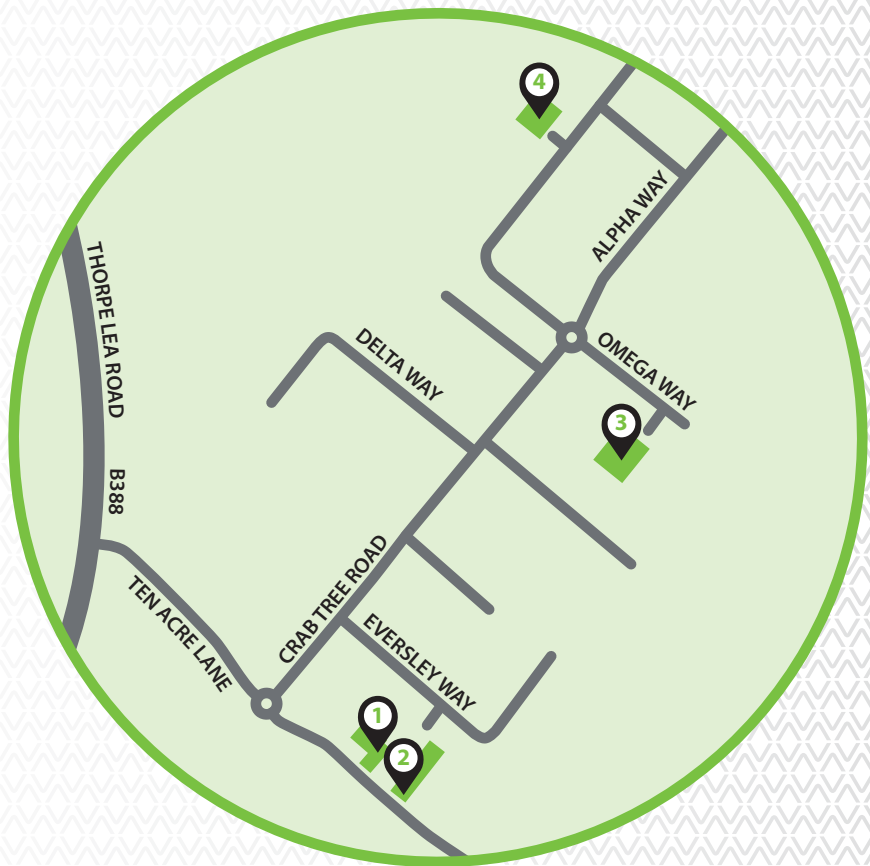

HOW TO FIND US

We have 4 offices at our Egham HQ in **Crabtree Office Village**

Reception

You will find our main reception at **Gladstone House** (see map below)

t: +44 (0)1784 487000

e: reception@proav.com

Our offices

- 1 Gladstone House**
Reception, Administration & IT
 Crabtree Office Village
 Eversley Way
 Egham, Surrey TW20 8RY
- 2 Woolbrook House**
Sales & Marketing
 Crabtree Office Village
 Eversley Way
 Egham, Surrey TW20 8RY
- 3 proAV House**
Design & Production
 Crabtree Office Village
 Eversley Way
 Egham, Surrey TW20 8RD
- 4 Paragon House, Unit 4**
Warehouse
 Crabtree Office Village
 Omega Way
 Egham, Surrey TW20 8RE

Directions

By car

Use **TW20 8RY** to find us. Parking is free on site

By train / taxi

Egham Train Station is 5 minutes away by car / taxi, or c.30 minutes by foot

Egham Cars (also known as Airport Taxis Egham): **01784 434484**

By air

Heathrow Airport is approx. 20 minutes drive away